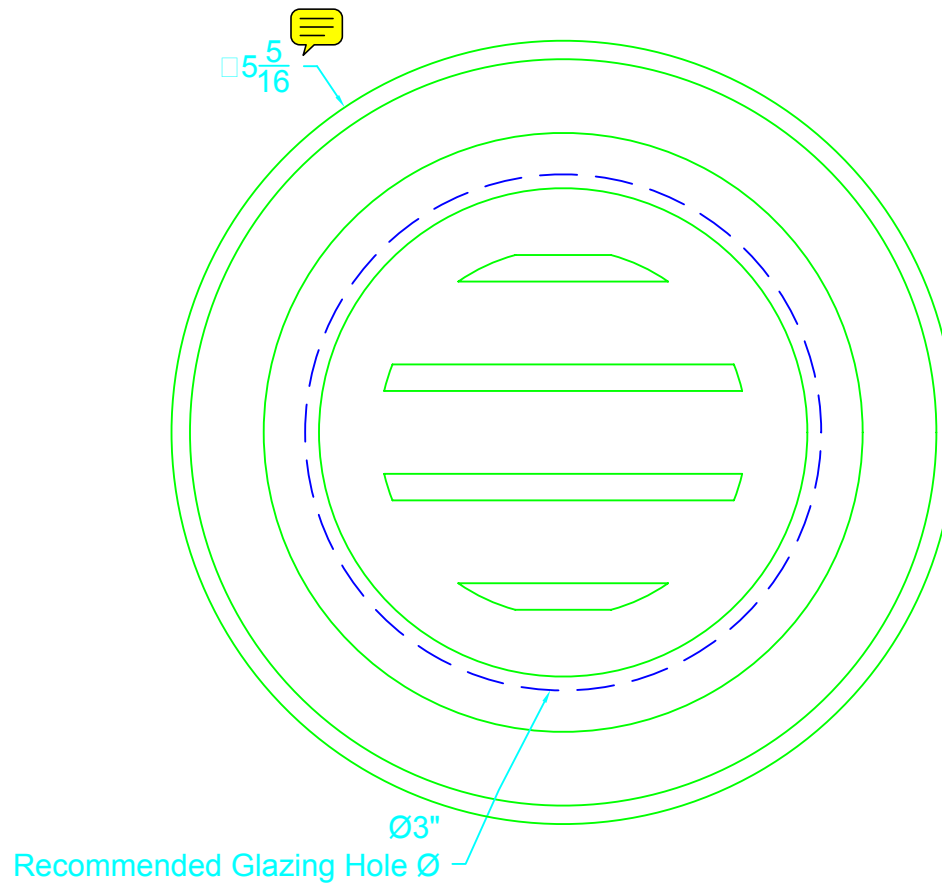

No-Draft Speak-Thrus

| <u>P/N</u> | <u>Description</u> |
|------------|-------------------------------|
| 549 | Chrome Plated Brass |
| 834A | Satin Anodized Aluminum |
| 834BA | Bright Anodized Aluminum |
| 834BGA | Bright Gold Anodized Aluminum |
| 834DU | Dark Bronze Anodized Aluminum |