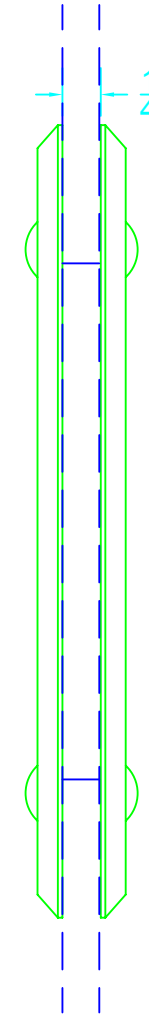

No-Draft Speak-Thrus

| <u>P/N</u> | <u>Description</u> |
|------------|-------------------------------|
| 549 | Chrome Plated Brass |
| 834A | Satin Anodized Aluminum |
| 834BA | Bright Anodized Aluminum |
| 834BGA | Bright Gold Anodized Aluminum |
| 834DU | Dark Bronze Anodized Aluminum |